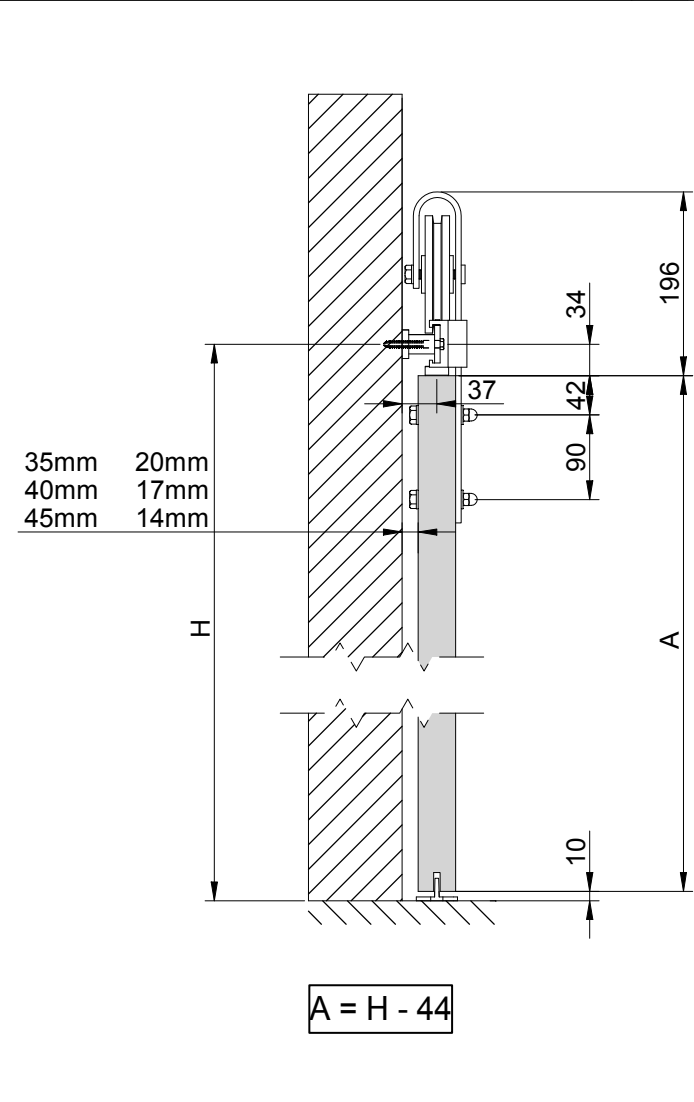

saheco

SF-RUSTICO 80G  
3m

May 2018  
038060601

Poligono Industrial Foradada - 08580 - Sant Quirze de Besora (Barcelona)  
Telf. 34-93.852.92.23, Fax.34-93.852.91.59  
Export. Telf. 34-93.852.96.15, Fax.34-93.852.91.76  
e-mail: saheco@saheco.com - web: www.saheco.com

MADE IN E.U.

GRUPO  
TORREMAT

"P"	"D"
1000	510
1100	410
1200	310
1300	210
140	110