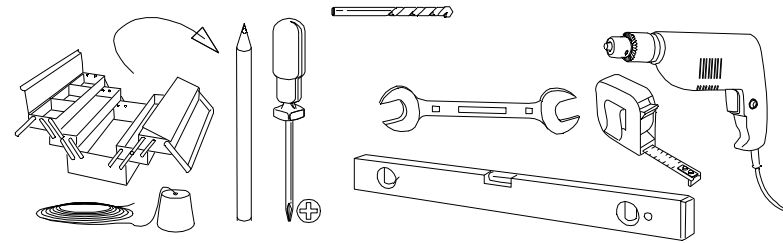

saheco

SF-RUSTICO 80G  
3m

May 2018  
038060601

Poligono Industrial Foradada - 08580 - Sant Quirze de Besora (Barcelona)  
Telf. 34-93.852.92.23, Fax.34-93.852.91.59  
Export. Telf. 34-93.852.96.15, Fax.34-93.852.91.76  
e-mail: saheco@saheco.com - web: www.saheco.com

MADE IN E.U.

GRUPO  
TORREMAT

"P"	"D"
1000	510
1100	410
1200	310
1300	210
140	110