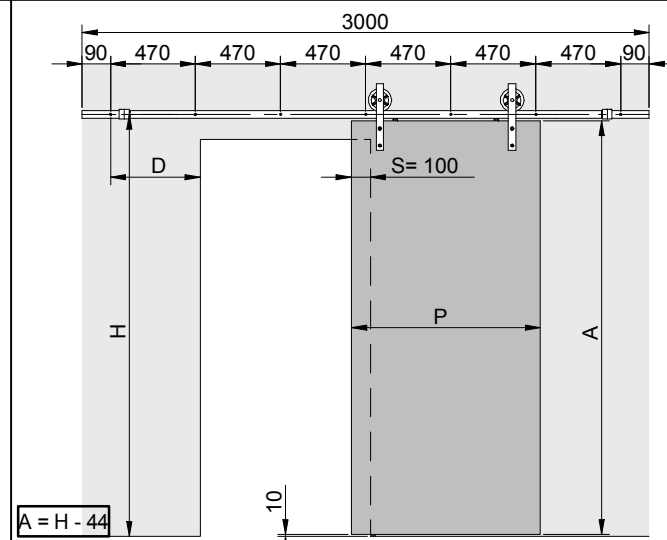

saheco

SF-RUSTICO 80G  
3m

May 2018  
038060601

Poligono Industrial Foradada - 08580 - Sant Quirze de Besora (Barcelona)  
Telf. 34-93.852.92.23, Fax.34-93.852.91.59  
Export. Telf. 34-93.852.96.15, Fax.34-93.852.91.76  
e-mail: saheco@saheco.com - web: www.saheco.com

MADE IN E.U.

GRUPO  
TORREMAT

"P"	"D"
1000	510
1100	410
1200	310
1300	210
140	110