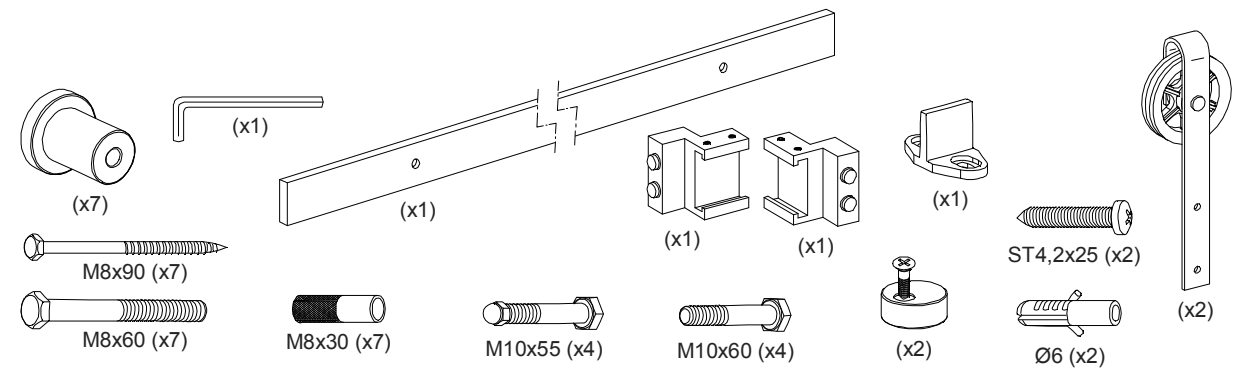

saheco

SF-RUSTICO 80G  
3m

May 2018  
038060601

Poligono Industrial Foradada - 08580 - Sant Quirze de Besora (Barcelona)  
Telf. 34-93.852.92.23, Fax.34-93.852.91.59  
Export. Telf. 34-93.852.96.15, Fax.34-93.852.91.76  
e-mail: saheco@saheco.com - web: www.saheco.com

MADE IN E.U.

GRUPO  
TORREMAT

"P"	"D"
1000	510
1100	410
1200	310
1300	210
140	110