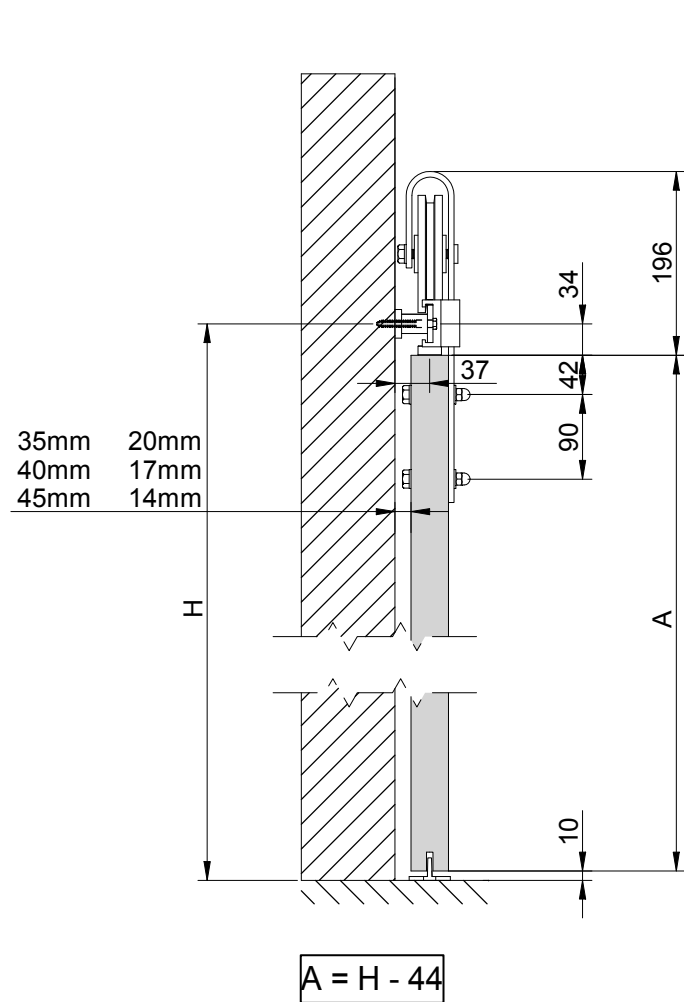

saheco

SF-RUSTICO 80G
2m

Mayo 2018
038060600

Poligono Industrial Foradada - 08580 - Sant Quirze de Besora (Barcelona)
Telf. 34-93.852.92.23, Fax.34-93.852.91.59
Export. Telf. 34-93.852.96.15, Fax.34-93.852.91.76
e-mail: saheco@saheco.com - web: www.saheco.com

MADE IN E.U.

GRUPO TORREMAT

"P"	"D"
600	425
700	325
800	225
900	125
1000	25