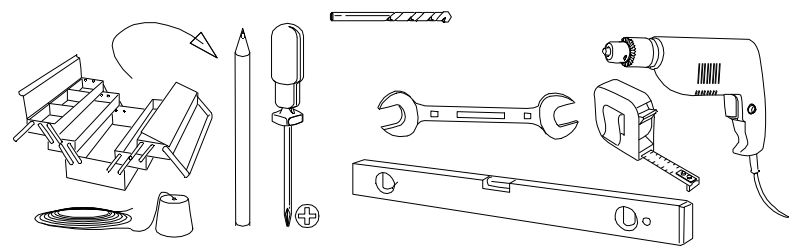

saheco

SF-RUSTICO 80G
2m

Mayo 2018
038060600

Poligono Industrial Foradada - 08580 - Sant Quirze de Besora (Barcelona)
Telf. 34-93.852.92.23, Fax.34-93.852.91.59
Export. Telf. 34-93.852.96.15, Fax.34-93.852.91.76
e-mail: saheco@saheco.com - web: www.saheco.com

MADE IN E.U.

GRUPO TORREMAT

"P"	"D"
600	425
700	325
800	225
900	125
1000	25