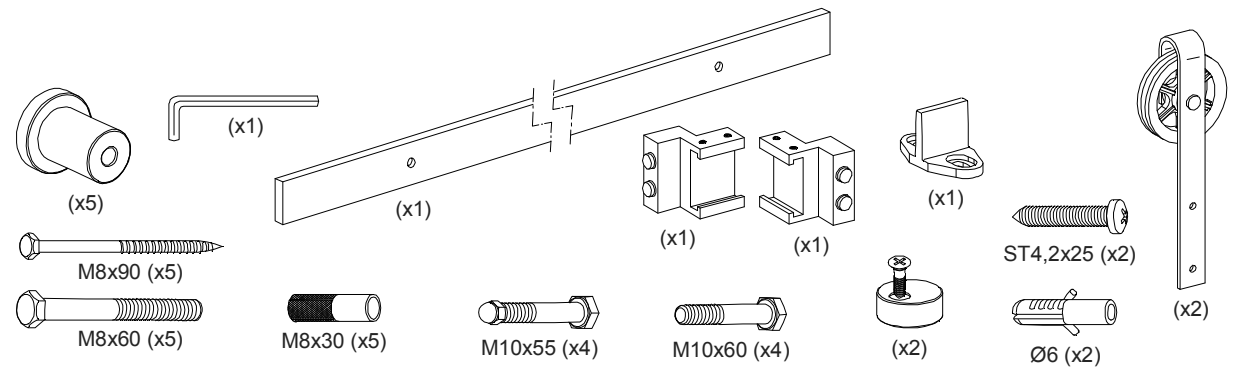

saheco

SF-RUSTICO 80G
2m

Mayo 2018
038060600

Poligono Industrial Foradada - 08580 - Sant Quirze de Besora (Barcelona)
Telf. 34-93.852.92.23, Fax.34-93.852.91.59
Export. Telf. 34-93.852.96.15, Fax.34-93.852.91.76
e-mail: saheco@saheco.com - web: www.saheco.com

MADE IN E.U.

GRUPO TORREMAT

"P"	"D"
600	425
700	325
800	225
900	125
1000	25