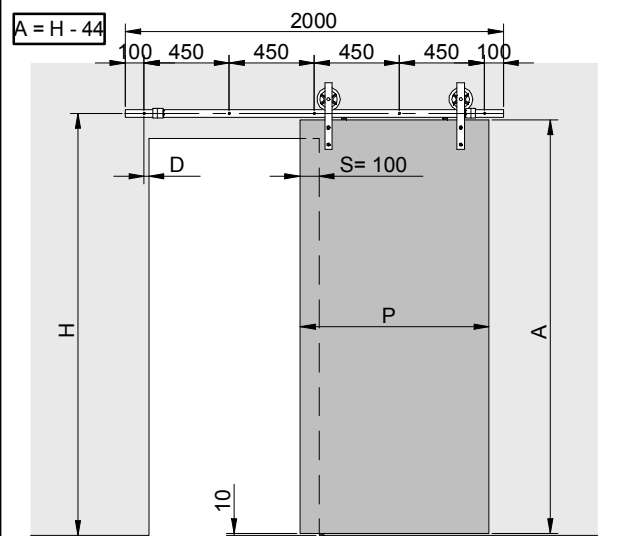

saheco

SF-RUSTICO 80G
2m

Mayo 2018
038060600

Poligono Industrial Foradada - 08580 - Sant Quirze de Besora (Barcelona)
Telf. 34-93.852.92.23, Fax.34-93.852.91.59
Export. Telf. 34-93.852.96.15, Fax.34-93.852.91.76
e-mail: saheco@saheco.com - web: www.saheco.com

MADE IN E.U.

GRUPO TORREMAT

"P"	"D"
600	425
700	325
800	225
900	125
1000	25