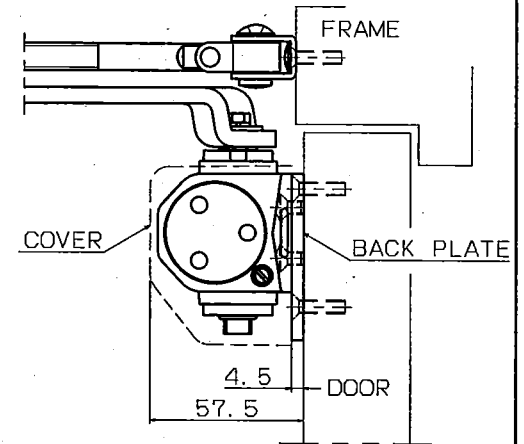

With hold-open	Maximum door weight	Maximum door width
DS-2050	60kg	950mm

●With backcheck

RYOBI LIMITED	PRODUCTS	APPLICATION	MODEL No.	DATE	REV.
	DOOR CLOSER	Standard	DS-2050(#3)	03/15/2019	

with hold-open	Maximum door weight	Maximum door width
DS-2050	80kg	1100mm

●With backcheck

RYOBI LIMITED	PRODUCTS	APPLICATION	MODEL No.	DATE	REV.
	DOOR CLOSER	Standard	DS-2050(#4)	03/15/2019	

with hold-open	Maximum door weight	Maximum door width
DS-2050	100kg	1250mm

●With backcheck