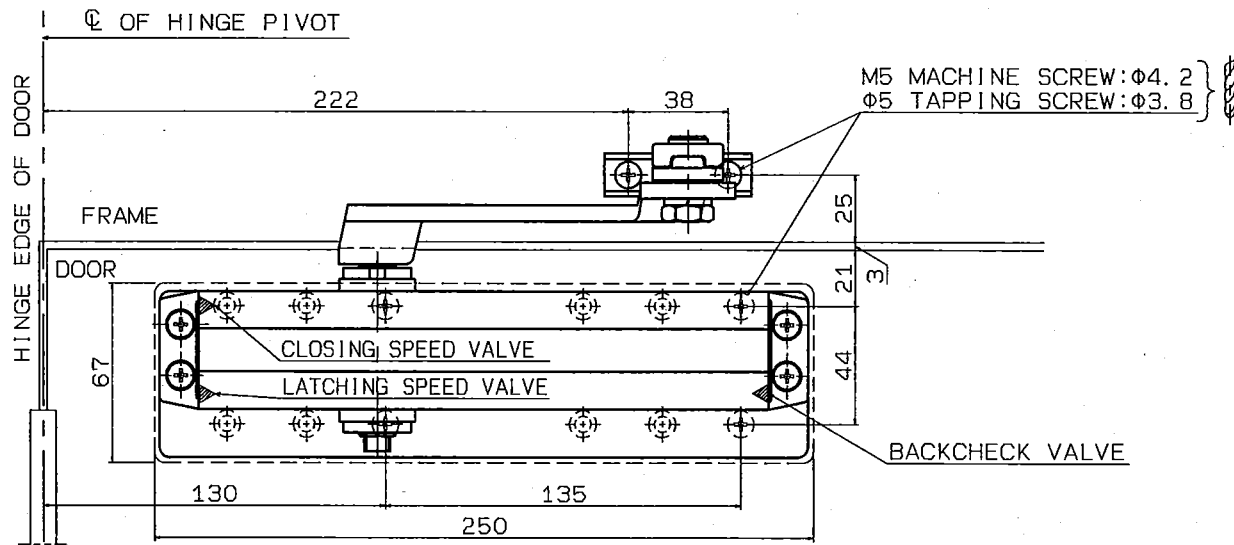

With hold-open	Maximum door weight	Maximum door width
DS-2050	60kg	950mm

●With backcheck

RYOBI LIMITED	PRODUCTS	APPLICATION	MODEL No.	DATE	REV.
	DOOR CLOSER	Standard	DS-2050(#3)	03/15/2019	

with hold-open	Maximum door weight	Maximum door width
DS-2050	80kg	1100mm

●With backcheck

RYOBI LIMITED	PRODUCTS	APPLICATION	MODEL No.	DATE	REV.
	DOOR CLOSER	Standard	DS-2050(#4)	03/15/2019	

with hold-open	Maximum door weight	Maximum door width
DS-2050	100kg	1250mm

●With backcheck