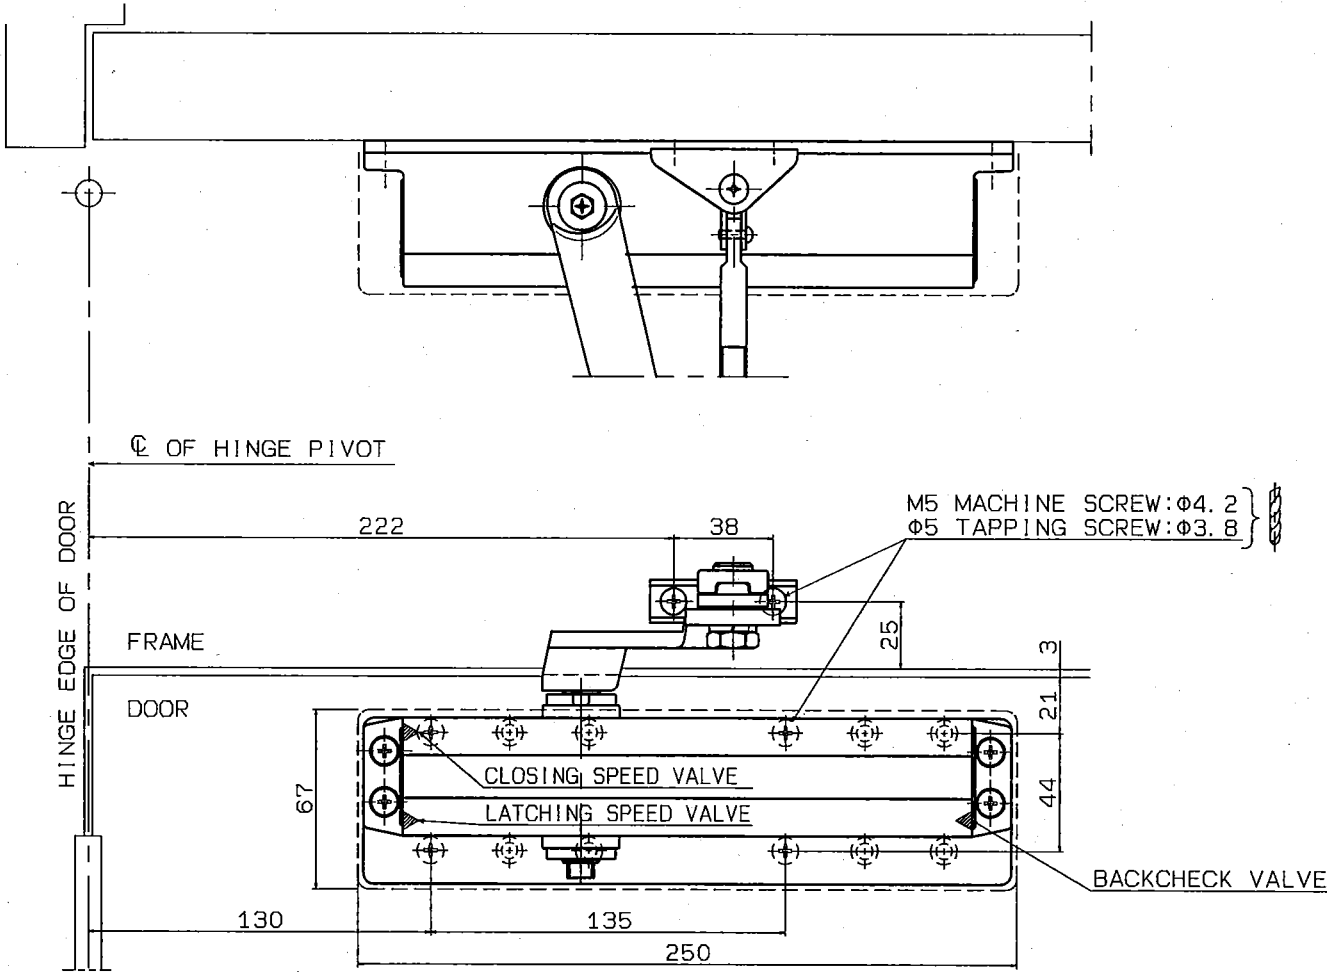

With hold-open	Maximum door weight	Maximum door width
DS-2050	60kg	950mm

●With backcheck

RYOBI LIMITED	PRODUCTS	APPLICATION	MODEL No.	DATE	REV.
	DOOR CLOSER	Standard	DS-2050(#3)	03/15/2019	

with hold-open	Maximum door weight	Maximum door width
DS-2050	80kg	1100mm

●With backcheck

RYOBI LIMITED	PRODUCTS	APPLICATION	MODEL No.	DATE	REV.
	DOOR CLOSER	Standard	DS-2050(#4)	03/15/2019	

with hold-open	Maximum door weight	Maximum door width
DS-2050	100kg	1250mm

●With backcheck