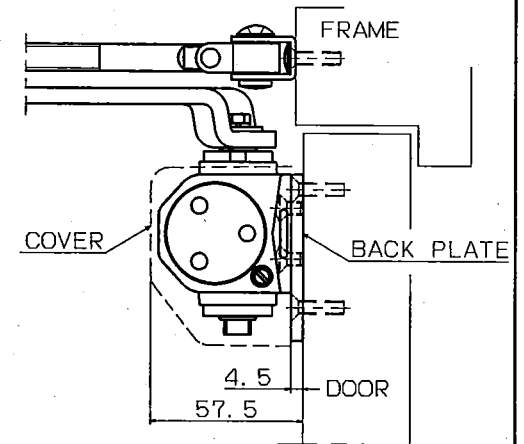

With hold-open	Maximum door weight	Maximum door width
DS-2050	60kg	950mm

●With backcheck

RYOBI LIMITED	PRODUCTS	APPLICATION	MODEL No.	DATE	REV.
	DOOR CLOSER	Standard	DS-2050(#3)	03/15/2019	

with hold-open	Maximum door weight	Maximum door width
DS-2050	80kg	1100mm

●With backcheck

RYOBI LIMITED	PRODUCTS	APPLICATION	MODEL No.	DATE	REV.
	DOOR CLOSER	Standard	DS-2050(#4)	03/15/2019	

with hold-open	Maximum door weight	Maximum door width
DS-2050	100kg	1250mm

●With backcheck