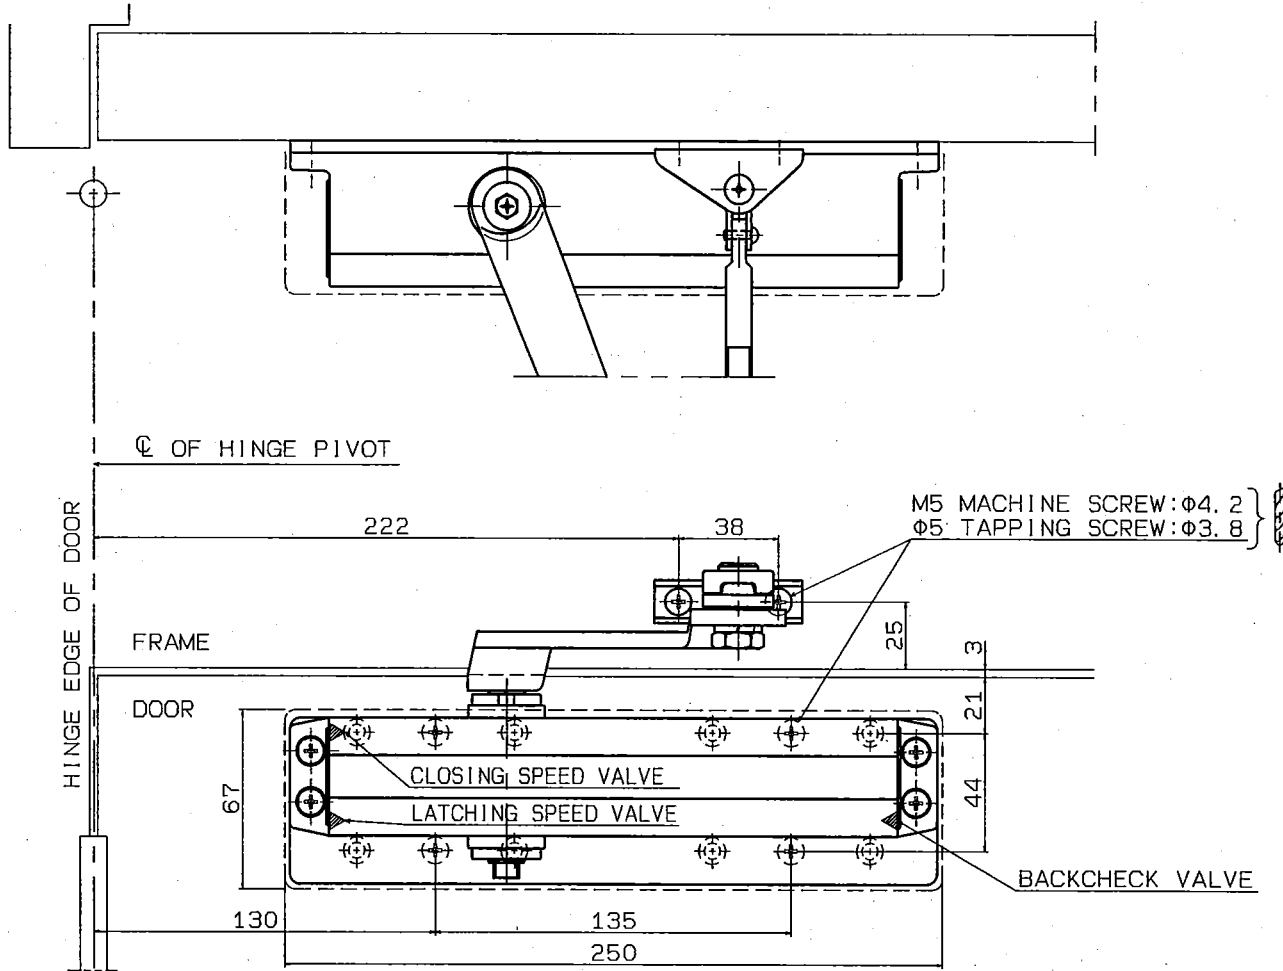

With hold-open	Maximum door weight	Maximum door width
DS-2050	60kg	950mm

●With backcheck

RYOBI LIMITED	PRODUCTS	APPLICATION	MODEL No.	DATE	REV.
	DOOR CLOSER	Standard	DS-2050(#3)	03/15/2019	

with hold-open	Maximum door weight	Maximum door width
DS-2050	80kg	1100mm

●With backcheck

RYOBI LIMITED	PRODUCTS	APPLICATION	MODEL No.	DATE	REV.
	DOOR CLOSER	Standard	DS-2050(#4)	03/15/2019	

with hold-open	Maximum door weight	Maximum door width
DS-2050	100kg	1250mm

●With backcheck