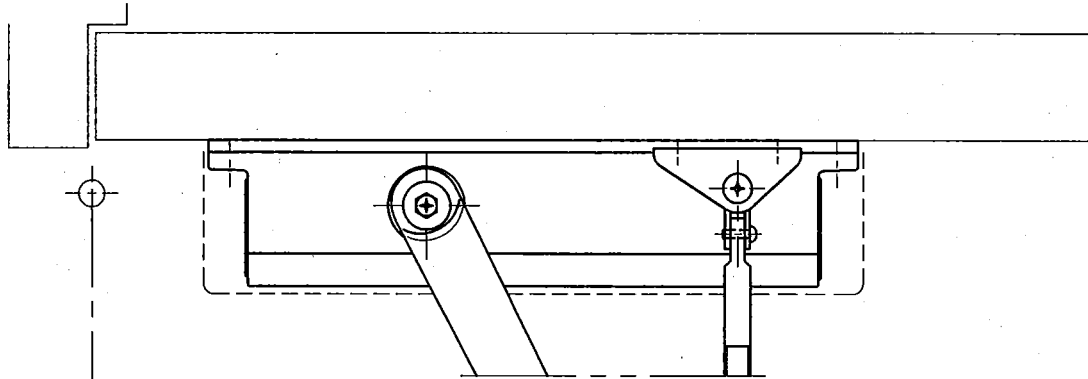

With hold-open	Maximum door weight	Maximum door width
DS-2050	60kg	950mm

●With backcheck

RYOBI LIMITED	PRODUCTS	APPLICATION	MODEL No.	DATE	REV.
	DOOR CLOSER	Standard	DS-2050(#3)	03/15/2019	

with hold-open	Maximum door weight	Maximum door width
DS-2050	80kg	1100mm

●With backcheck

RYOBI LIMITED	PRODUCTS	APPLICATION	MODEL No.	DATE	REV.
	DOOR CLOSER	Standard	DS-2050(#4)	03/15/2019	

with hold-open	Maximum door weight	Maximum door width
DS-2050	100kg	1250mm

●With backcheck