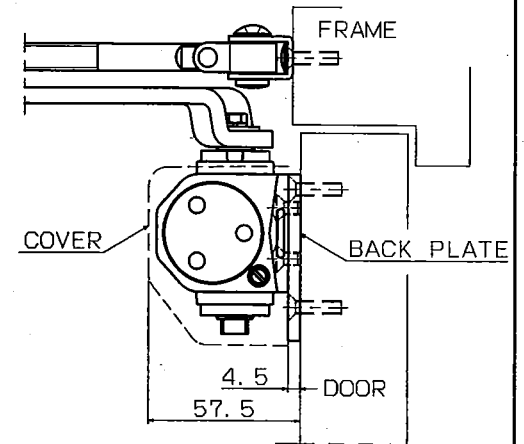

With hold-open	Maximum door weight	Maximum door width
DS-2050	60kg	950mm

●With backcheck

RYOBI LIMITED	PRODUCTS	APPLICATION	MODEL No.	DATE	REV.
	DOOR CLOSER	Standard	DS-2050(#3)	03/15/2019	

with hold-open	Maximum door weight	Maximum door width
DS-2050	80kg	1100mm

●With backcheck

RYOBI LIMITED	PRODUCTS	APPLICATION	MODEL No.	DATE	REV.
	DOOR CLOSER	Standard	DS-2050(#4)	03/15/2019	

with hold-open	Maximum door weight	Maximum door width
DS-2050	100kg	1250mm

●With backcheck