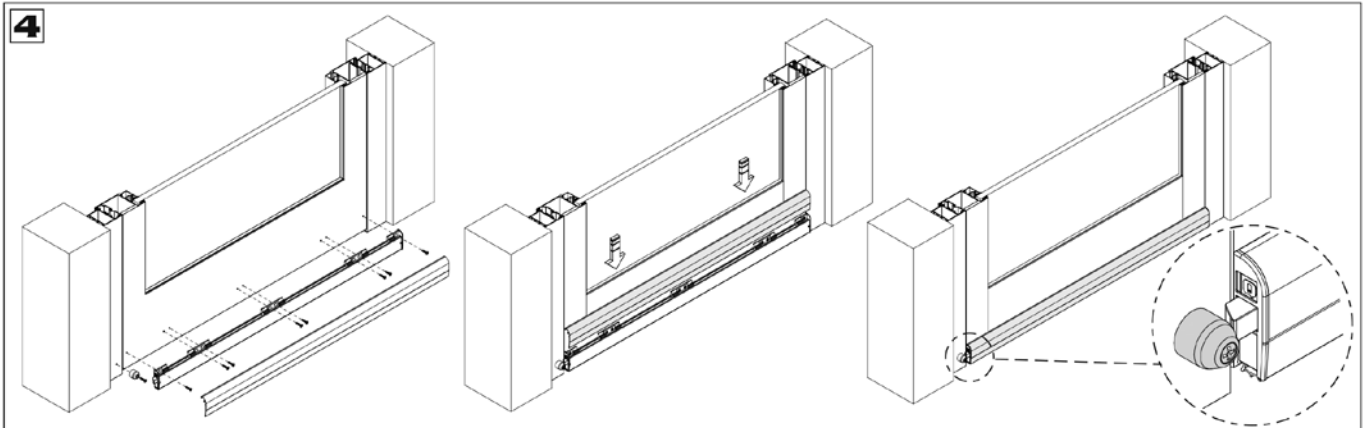

VIDEO

Québec
Windustop