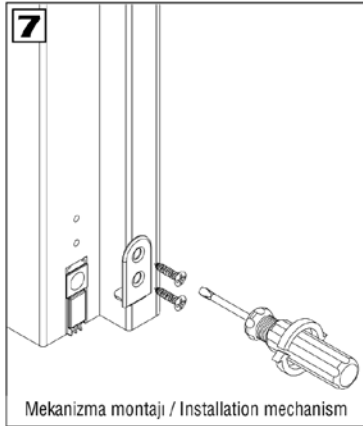

VIDEO

Québec
Windustop